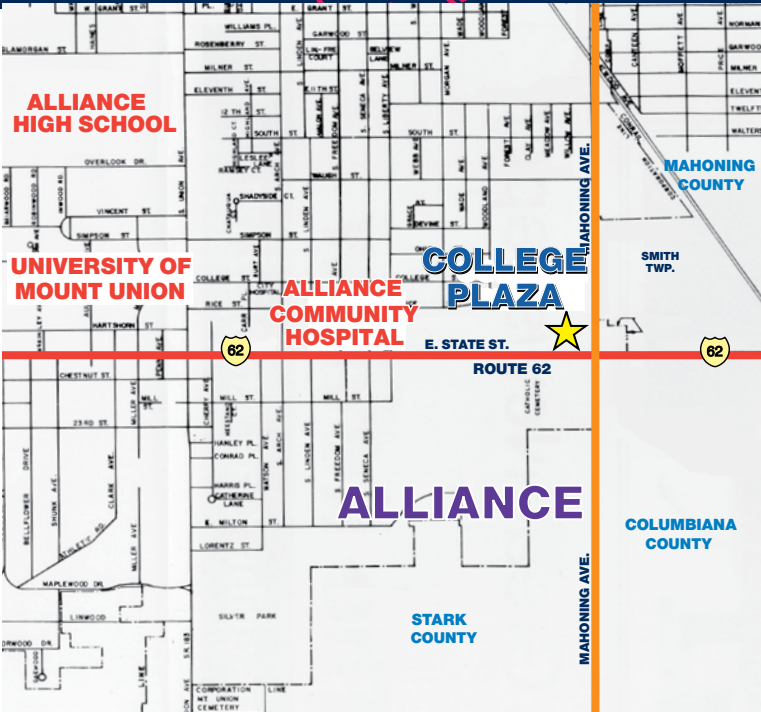

COLLEGE PLAZA Alliance, Ohio

Save a lot
food stores

metroPCS

planet fitness

PANDEMONIA
CARDS, GAMES & MORE

DOLLAR TREE

Quality Life
Personal Training

iCLOUD
TOBACCO & VAPE
WIRELESS

FAMILY Farm & Home
Live. Work. Grow.

HARBOR FREIGHT
Quality Tools at Ridiculously Low Prices

FAMILY DOLLAR
my family, my family dollar.

About College Plaza

College Plaza is a large community shopping center in Alliance, Ohio, the heart of a large manufacturing area bounded by the cities of Akron, Canton and Salem. Anchored by Save-A-Lot, Planet Fitness, Harbor Freight and Family Farm & Home, the plaza is strategically situated near two of the trade area's largest employers, The University of Mount Union and Alliance Community Hospital.

Trade area data on this page is adjusted to reflect portions of counties in the trade area.

Largest Employers in the Area

Alliance Community Hospital	1,150
Ventra Salem	780
Freshmark, Inc.	724
Salem Regional Medical Center	687
University of Mount Union	638
Walmart	408
City of Alliance	293
Butech Bliss	287
MAC Manufacturing	250
Salem City Schools	240
American Standard	195
Hickey Metal Fabrication	190
City of Salem	136