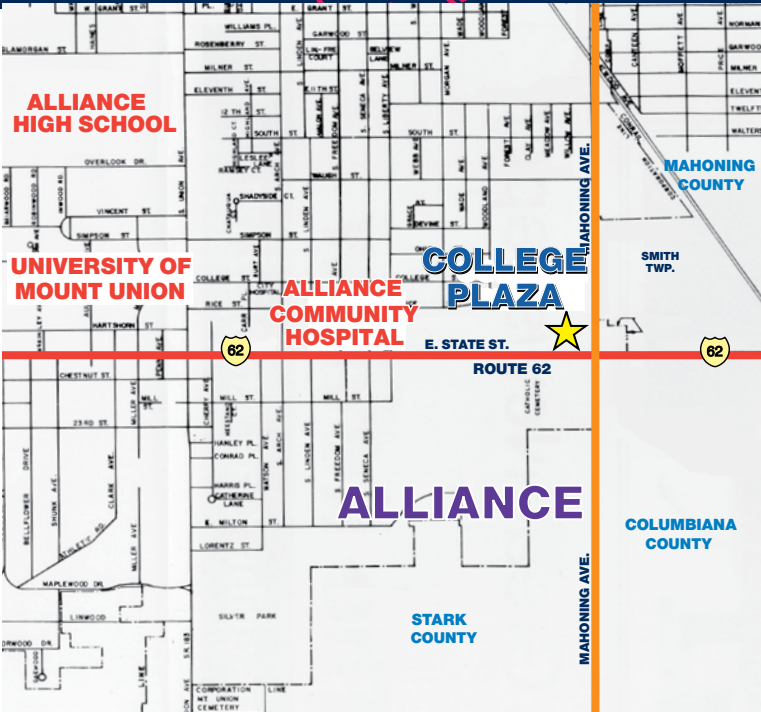

# COLLEGE PLAZA Alliance, Ohio

**Save**  
*a lot*  
food stores

metroPCS

planet  
fitness

 **DOLLAR TREE**

 **RAC**  
Retail & Appliance Center

 **FAMILY Farm & Home**  
Live. Work. Grow.

**HARBOR FREIGHT**  
Quality Tools at Ridiculously Low Prices

**FAMILY DOLLAR**  
my family, my family dollar.

62

## About College Plaza

College Plaza is a large community shopping center in Alliance, Ohio, the heart of a large manufacturing area bounded by the cities of Akron, Canton and Salem. Anchored by Save-A-Lot, Planet Fitness, Harbor Freight and Family Farm & Home, the plaza is strategically situated near two of the trade area's largest employers, The University of Mount Union and Alliance Community Hospital.

### Largest Employers in the Area

Ventra Salem	760
Freshmark, Inc.	724
Salem Regional Medical Center	687
University of Mount Union	638
Walmart	408
Butech Bliss	287
MAC Manufacturing	250
Salem City Schools	240
American Standard	195
Hickey Metal Fabrication	190
City of Salem	136